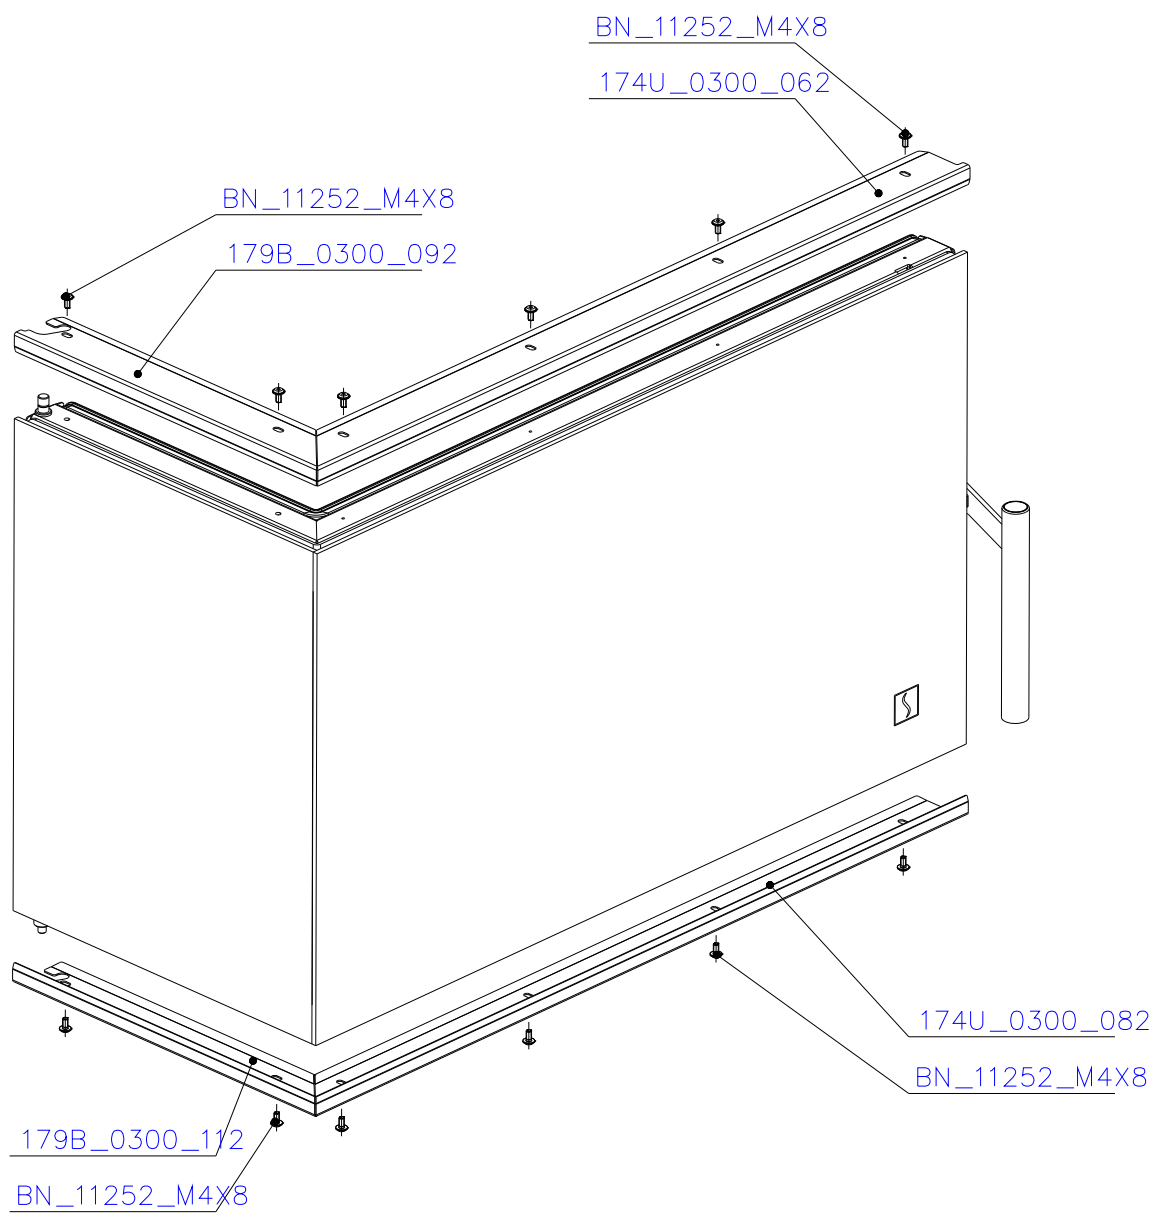

SCAN 5007 FL

SPARE PARTS

Spare parts 5007 FL

Spare part no.	Market name	Scan M3no.	Romotop no.
1	Screw assortment for SC 5000 series	12061534	-
2	Grate	50052738	174A_2000_011
3	Chamotte chamber set FL	50059052	206N_2010_001
4	Handle set	50061498	-
5	Front glass 4x677,5x402	50059034	632_999_677_402
6	Side glass 4x304x402	50052726	632_999_304_402
7	Glass sealing 15x4 mm, type 7226/5/0/0 - black	50052729	341_414_015_004
8	Door gasket diam. 12 mm, type 84204/3/0/0 - grey	50052731	341_414_012_616

SCAN 5007 FL

SPARE PARTS

SCAN 5007 FL

SPARE PARTS

E

333:1000

D

E

SCAN 5007 FL

SPARE PARTS

[206A_0000_211](#) 

SCAN 5007 FL

SPARE PARTS

SCAN 5007 FL

SPARE PARTS

SCAN 5007 FL