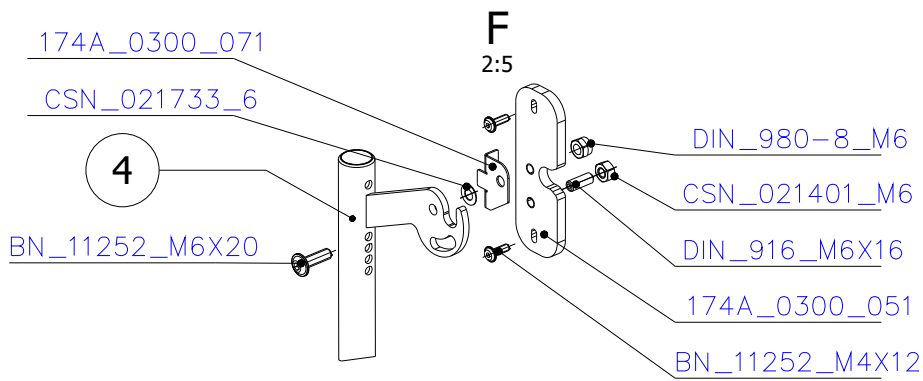

SCAN 5007 FL

SPARE PARTS

Spare parts 5007 FL

Spare part no.	Market name	Scan M3no.	Romotop no.
1	Screw assortment for SC 5000 series	12061534	-
2	Grate	50052738	174A_2000_011
3	Chamotte chamber set FL	50059052	206N_2010_001
4	Handle set	50061498	-
5	Front glass 4x677,5x402	50059034	632_999_677_402
6	Side glass 4x304x402	50052726	632_999_304_402
7	Glass sealing 15x4 mm, type 7226/5/0/0 - black	50052729	341_414_015_004
8	Door gasket diam. 12 mm, type 84204/3/0/0 - grey	50052731	341_414_012_616

SCAN 5007 FL

SPARE PARTS

SCAN 5007 FL

SPARE PARTS

E

333:1000

D

E

SCAN 5007 FL

SPARE PARTS

[206A_0000_211](#) 

SCAN 5007 FL

SPARE PARTS

SCAN 5007 FL

SPARE PARTS

SCAN 5007 FL