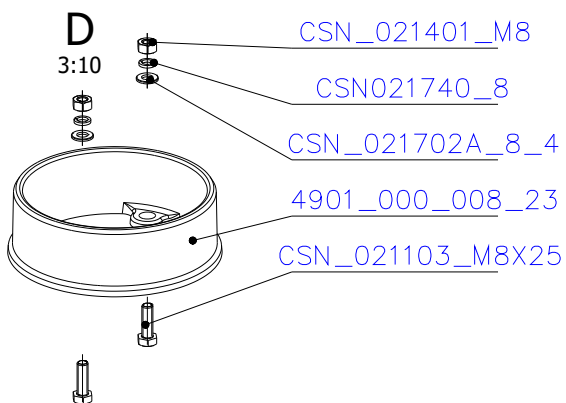

SCAN 5007 FL

SPARE PARTS

Spare parts 5007 FL

Spare part no.	Market name	Scan M3no.	Romotop no.
1	Screw assortment for SC 5000 series	12061534	-
2	Grate	50052738	174A_2000_011
3	Chamotte chamber set FL	50059052	206N_2010_001
4	Handle set	50061498	-
5	Front glass 4x677,5x402	50059034	632_999_677_402
6	Side glass 4x304x402	50052726	632_999_304_402
7	Glass sealing 15x4 mm, type 7226/5/0/0 - black	50052729	341_414_015_004
8	Door gasket diam. 12 mm, type 84204/3/0/0 - grey	50052731	341_414_012_616

SCAN 5007 FL

SPARE PARTS

SCAN 5007 FL

SPARE PARTS

E

333:1000

D

E

SCAN 5007 FL

SPARE PARTS

[206A_0000_211](#) 

SCAN 5007 FL

SPARE PARTS

SCAN 5007 FL

SPARE PARTS

SCAN 5007 FL