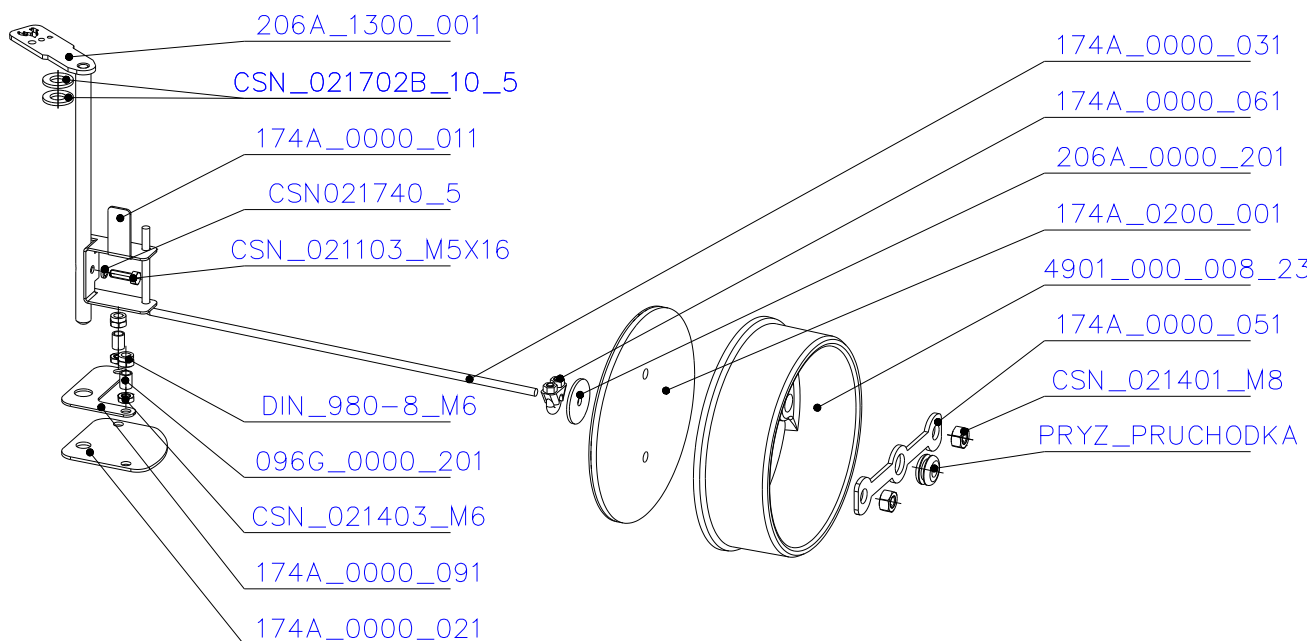

SCAN 5007 FL

SPARE PARTS

Spare parts 5007 FL

Spare part no.	Market name	Scan M3no.	Romotop no.
1	Screw assortment for SC 5000 series	12061534	-
2	Grate	50052738	174A_2000_011
3	Chamotte chamber set FL	50059052	206N_2010_001
4	Handle set	50061498	-
5	Front glass 4x677,5x402	50059034	632_999_677_402
6	Side glass 4x304x402	50052726	632_999_304_402
7	Glass sealing 15x4 mm, type 7226/5/0/0 - black	50052729	341_414_015_004
8	Door gasket diam. 12 mm, type 84204/3/0/0 - grey	50052731	341_414_012_616

SCAN 5007 FL

SPARE PARTS

SCAN 5007 FL

SPARE PARTS

E

333:1000

D

E

SCAN 5007 FL

SPARE PARTS

[206A_0000_211](#) 

SCAN 5007 FL

SPARE PARTS

SCAN 5007 FL

SPARE PARTS

SCAN 5007 FL