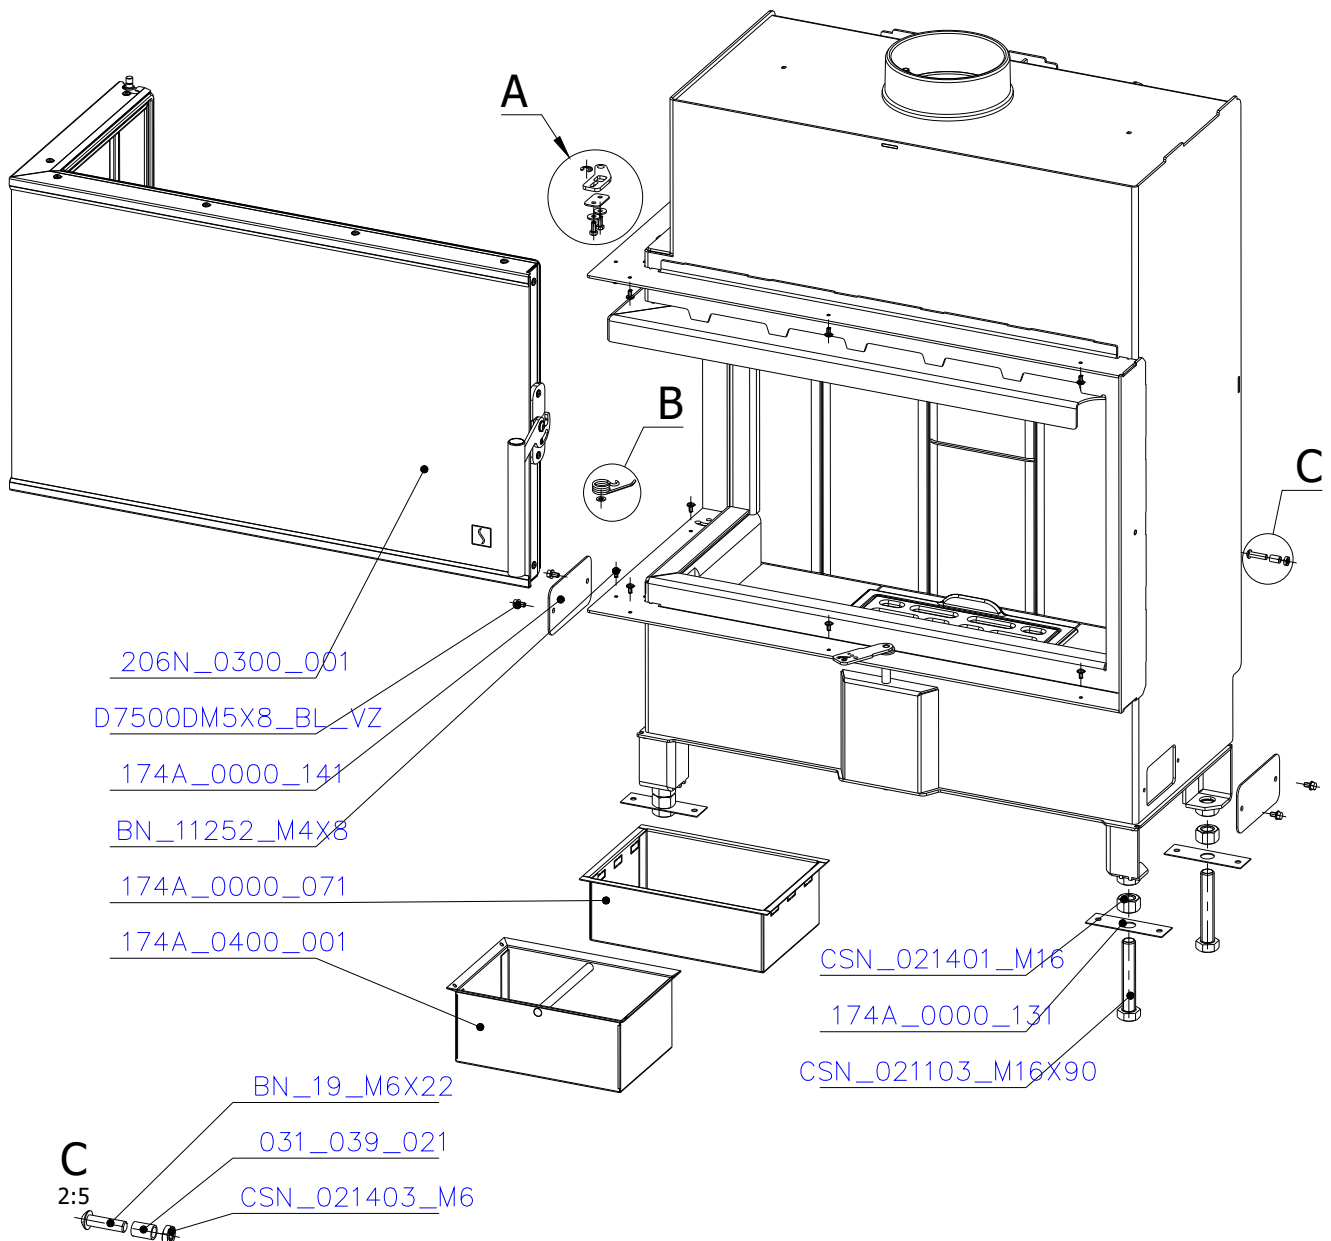

SCAN 5007 FL

SPARE PARTS

Spare parts 5007 FL

Spare part no.	Market name	Scan M3no.	Romotop no.
1	Screw assortment for SC 5000 series	12061534	-
2	Grate	50052738	174A_2000_011
3	Chamotte chamber set FL	50059052	206N_2010_001
4	Handle set	50061498	-
5	Front glass 4x677,5x402	50059034	632_999_677_402
6	Side glass 4x304x402	50052726	632_999_304_402
7	Glass sealing 15x4 mm, type 7226/5/0/0 - black	50052729	341_414_015_004
8	Door gasket diam. 12 mm, type 84204/3/0/0 - grey	50052731	341_414_012_616

SCAN 5007 FL

SPARE PARTS

SCAN 5007 FL

SPARE PARTS

E

333:1000

D

E

SCAN 5007 FL

SPARE PARTS

[206A_0000_211](#) 

SCAN 5007 FL

SPARE PARTS

SCAN 5007 FL

SPARE PARTS

SCAN 5007 FL

SPARE PARTS