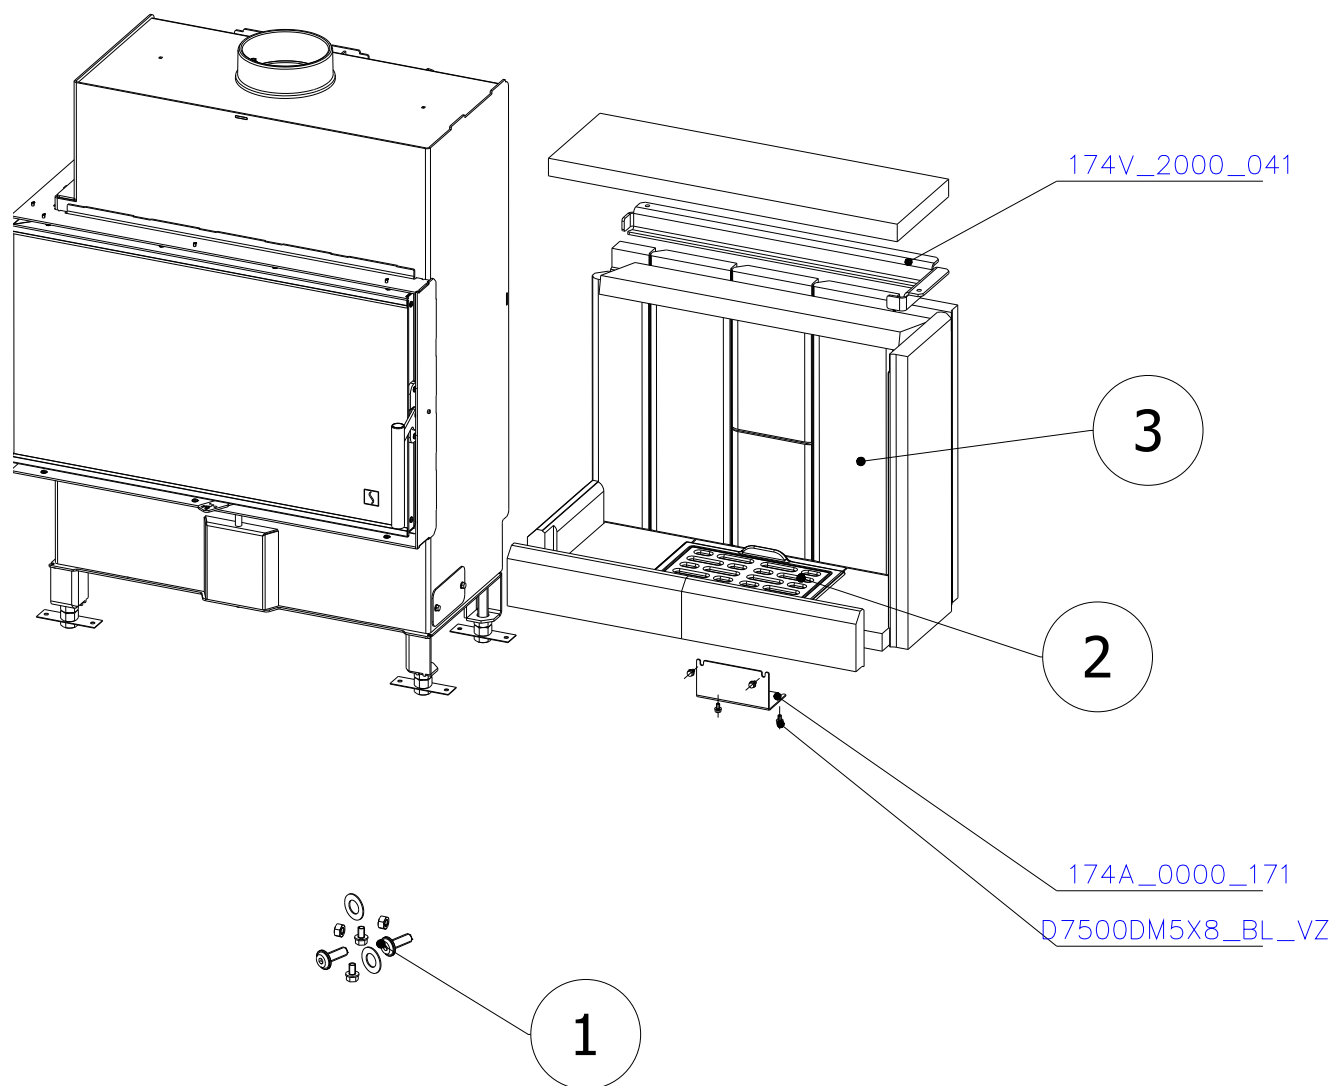

SCAN 5007 FL

SPARE PARTS

Spare parts 5007 FL

Spare part no.	Market name	Scan M3no.	Romotop no.
1	Screw assortment for SC 5000 series	12061534	-
2	Grate	50052738	174A_2000_011
3	Chamotte chamber set FL	50059052	206N_2010_001
4	Handle set	50061498	-
5	Front glass 4x677,5x402	50059034	632_999_677_402
6	Side glass 4x304x402	50052726	632_999_304_402
7	Glass sealing 15x4 mm, type 7226/5/0/0 - black	50052729	341_414_015_004
8	Door gasket diam. 12 mm, type 84204/3/0/0 - grey	50052731	341_414_012_616

SCAN 5007 FL

SPARE PARTS

SCAN 5007 FL

SPARE PARTS

E

333:1000

D

E

SCAN 5007 FL

SPARE PARTS

[206A_0000_211](#) 

SCAN 5007 FL

SPARE PARTS

SCAN 5007 FL

SPARE PARTS

SCAN 5007 FL

SPARE PARTS