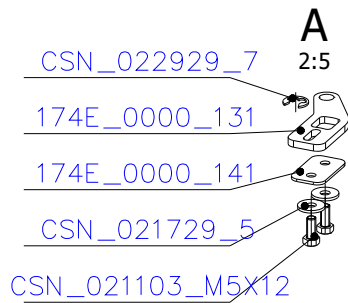

SCAN 5007 FL

SPARE PARTS

Spare parts 5007 FL

Spare part no.	Market name	Scan M3no.	Romotop no.
1	Screw assortment for SC 5000 series	12061534	-
2	Grate	50052738	174A_2000_011
3	Chamotte chamber set FL	50059052	206N_2010_001
4	Handle set	50061498	-
5	Front glass 4x677,5x402	50059034	632_999_677_402
6	Side glass 4x304x402	50052726	632_999_304_402
7	Glass sealing 15x4 mm, type 7226/5/0/0 - black	50052729	341_414_015_004
8	Door gasket diam. 12 mm, type 84204/3/0/0 - grey	50052731	341_414_012_616

SCAN 5007 FL

SPARE PARTS

SCAN 5007 FL

SPARE PARTS

E

333:1000

D

E

SCAN 5007 FL

SPARE PARTS

[206A_0000_211](#) 

SCAN 5007 FL

SPARE PARTS

SCAN 5007 FL

SPARE PARTS

SCAN 5007 FL

SPARE PARTS