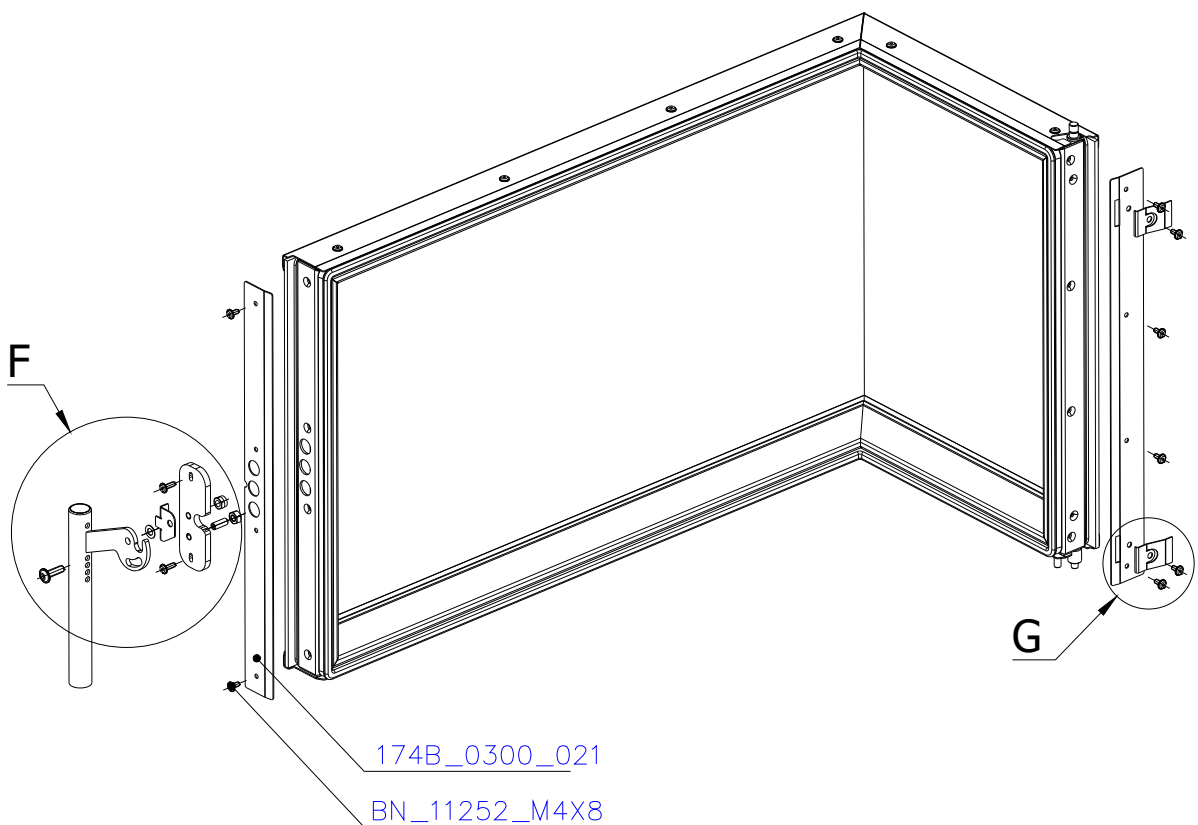

SCAN 5007 FL

SPARE PARTS