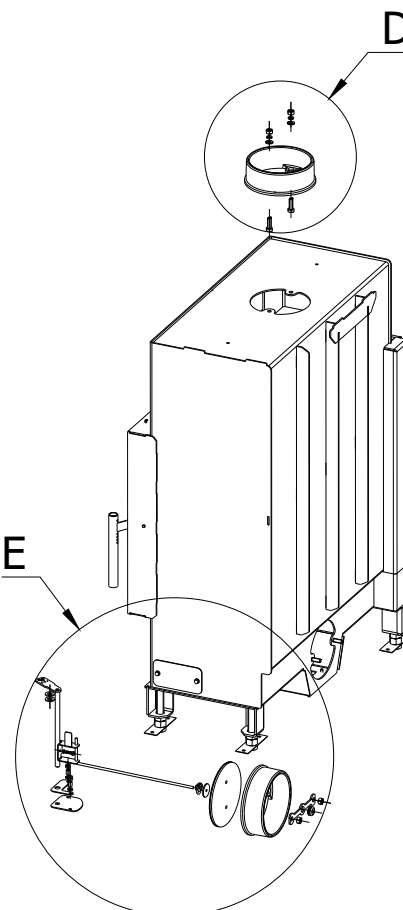

SCAN 5007 FL

SPARE PARTS

Spare parts 5007 FL

Spare part no.	Market name	Scan M3no.	Romotop no.
1	Screw assortment for SC 5000 series	12061534	-
2	Grate	50052738	174A_2000_011
3	Chamotte chamber set FL	50059052	206N_2010_001
4	Handle set	50061498	-
5	Front glass 4x677,5x402	50059034	632_999_677_402
6	Side glass 4x304x402	50052726	632_999_304_402
7	Glass sealing 15x4 mm, type 7226/5/0/0 - black	50052729	341_414_015_004
8	Door gasket diam. 12 mm, type 84204/3/0/0 - grey	50052731	341_414_012_616

SCAN 5007 FL

SPARE PARTS

SCAN 5007 FL

SPARE PARTS

E

333:1000

D

E

SCAN 5007 FL

SPARE PARTS

[206A_0000_211](#) 

SCAN 5007 FL

SPARE PARTS

SCAN 5007 FL

SPARE PARTS

SCAN 5007 FL

SPARE PARTS