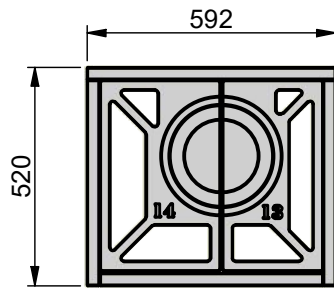

Stove: Scan 5006-S FL Name: Surrounding 5006-S FL

Date: 25-03-2020

Drawing number: **25006909**

Material:

Constructed /Changed by: thk

Articlenumber:

Weight: N/A

Area: N/A

Path: C:\Working Folder\Designs\Scan 5006\25006909.iam

**SCAN A/S**  
DK-5492 Vissenbjerg©

STYKLISTE

POS	TEGN	BESKRIVELSE	M3 NR.	DATO	STK
1	25006040	Front part 12, Surround		02-03-2020	1
2	25006039	Side part 9, Surround		02-03-2020	1
3	25006035	Side part 7, Surround		02-03-2020	1
4	25006034	Front part 10, Surround		02-03-2020	1
5	25006033	Side part 5, Surround		02-03-2020	1
6	25006032	Side part 8, Surround		02-03-2020	1
7	25006031	Side part 6, Surround		02-03-2020	1
8	25006030	Side part 4, Surround		02-03-2020	1
9	25006029	Rear part 1, Surround		02-03-2020	1
10	25006028	Rear part 3, Surround		02-03-2020	1
11	25006010	Rear part 2, Surround		02-03-2020	1
12	25006013	Front part 11, Surround		02-03-2020	1
13	25006019	Top part 14, FR Surround		31-08-2020	1
14	25006018	Top part 13, FR Surround		14-08-2020	1

Stove: SCAN 5006-S FR Name: Surrounding 5006-S FR

Date: 25-03-2020

Drawing number: **25006908**

Material:

Constructed /Changed by: thk

Articlenumber:

Weight: N/A

Area: N/A