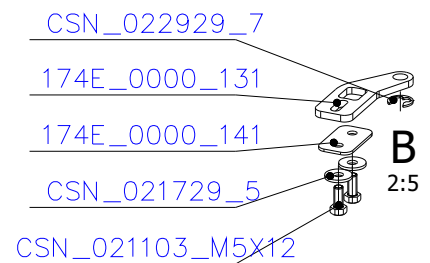

SCAN 5006 FR

SPARE PARTS

Spare parts 5006 FR

Spare part no.	Market name	Scan M3no.	
1	Screw assortment for SC 5000 series	12061534	-
2	Grate	50052738	174A_2000_011
3	Chamotte chamber set FR	50059050	206K_2010_001
4	Handle set	50061498	-
5	Front glass 4x478x402	50059029	174J_0300_012
6	Side glass 4x304x402	50052726	632_999_304_402
7	Glass sealing 15x4 mm, type 7226/5/0/0 - black	50052729	341_414_015_004
8	Door gasket diam. 12 mm, type 84204/3/0/0 - grey	50052731	341_414_012_616

SCAN 5006 FR

SPARE PARTS