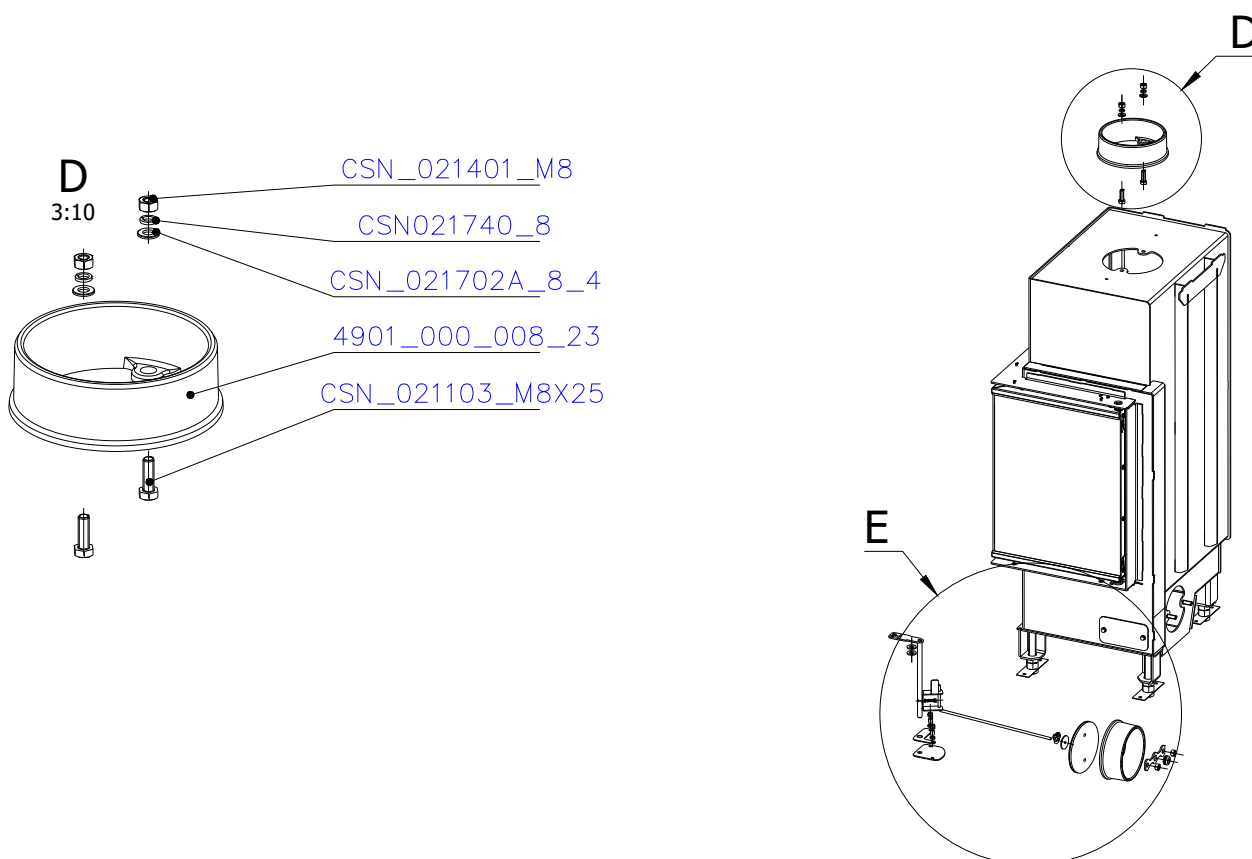

SCAN 5006 FR

SPARE PARTS