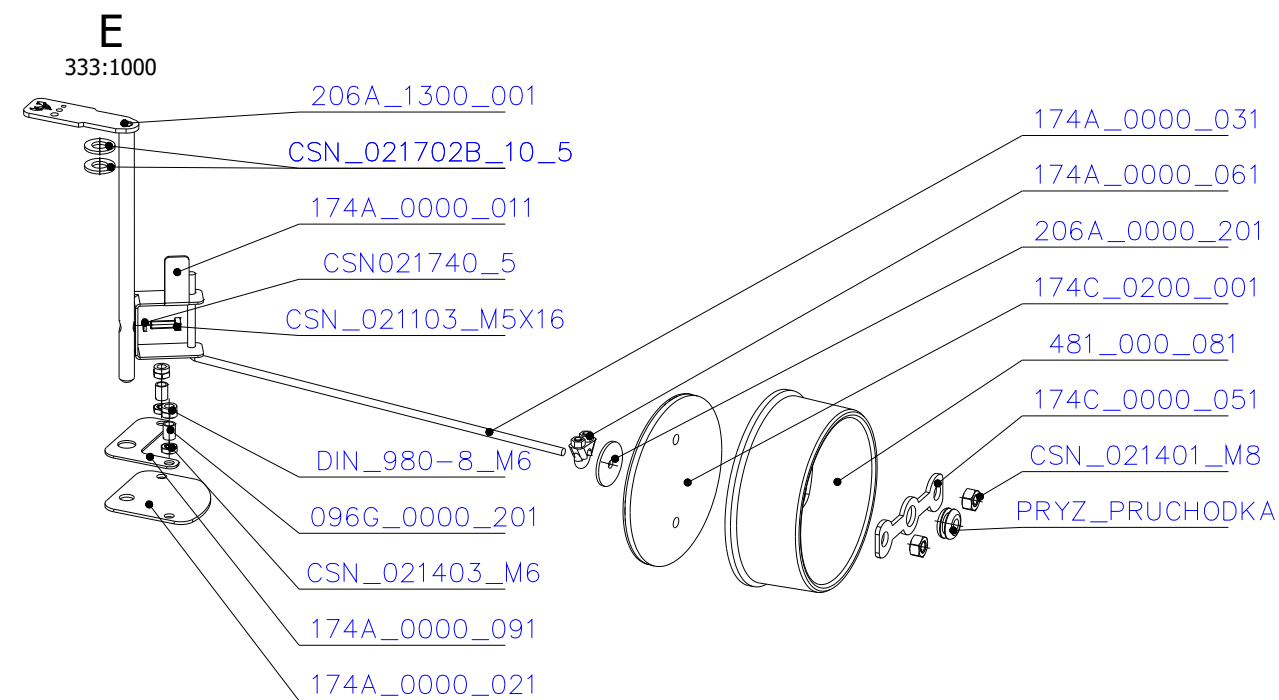

SCAN 5006 FR

SPARE PARTS