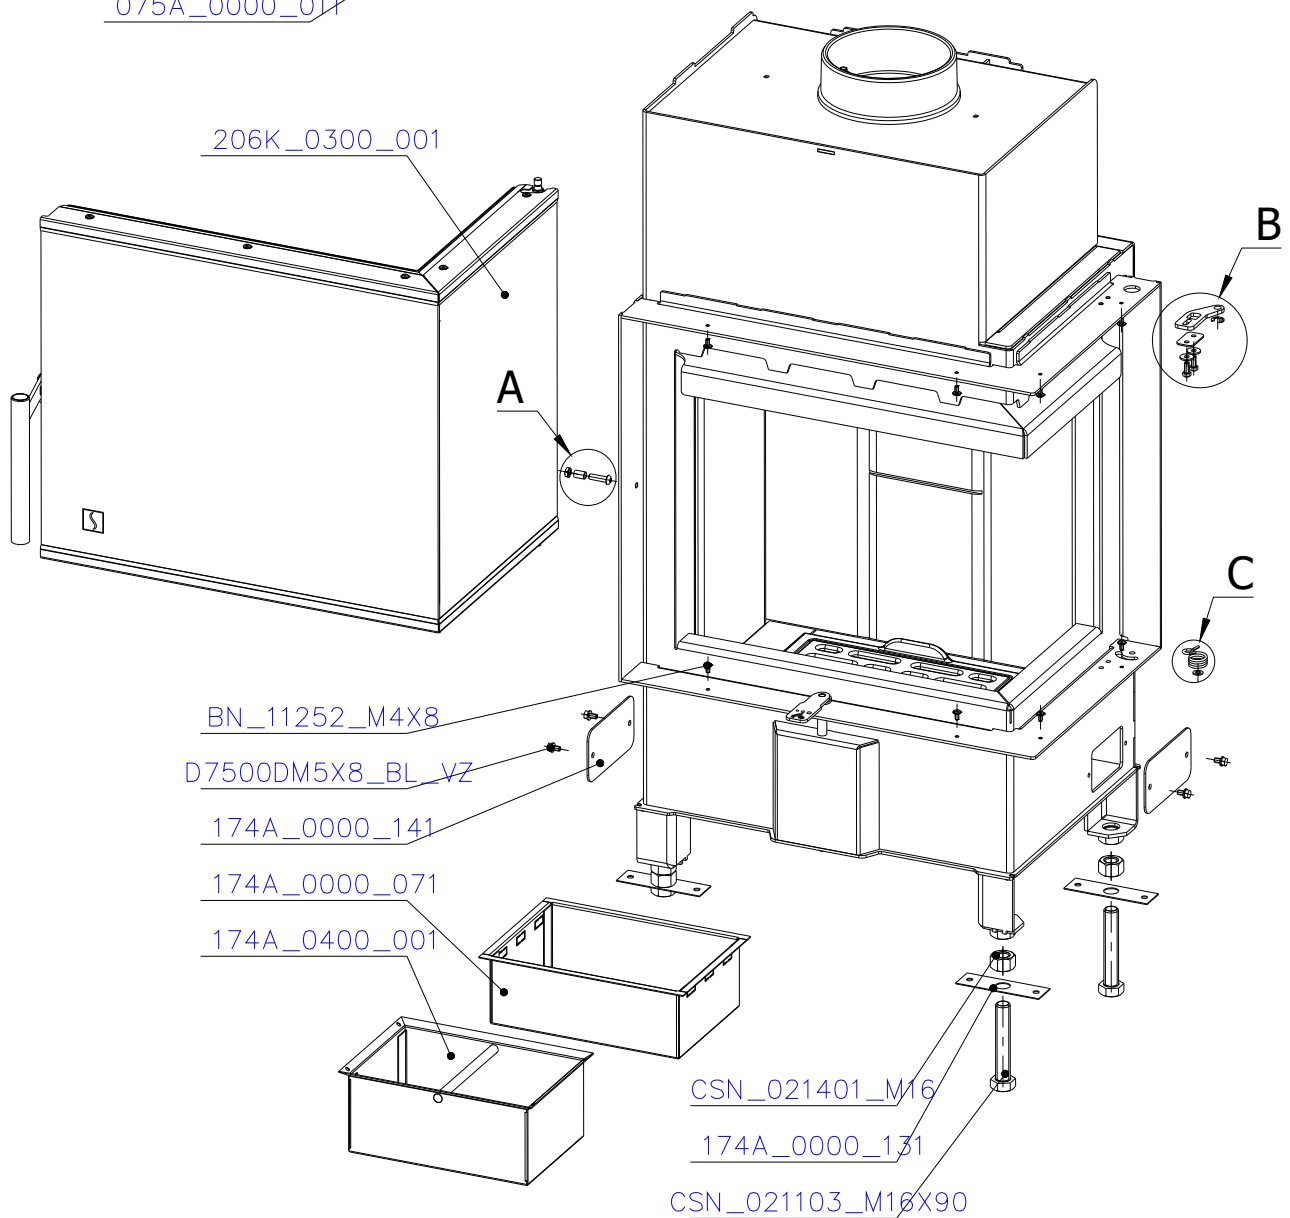

SCAN 5006 FR

SPARE PARTS

Spare parts 5006 FR

Spare part no.	Market name	Scan M3no.	
1	Screw assortment for SC 5000 series	12061534	-
2	Grate	50052738	174A_2000_011
3	Chamotte chamber set FR	50059050	206K_2010_001
4	Handle set	50061498	-
5	Front glass 4x478x402	50059029	174J_0300_012
6	Side glass 4x304x402	50052726	632_999_304_402
7	Glass sealing 15x4 mm, type 7226/5/0/0 - black	50052729	341_414_015_004
8	Door gasket diam. 12 mm, type 84204/3/0/0 - grey	50052731	341_414_012_616

SCAN 5006 FR

SPARE PARTS